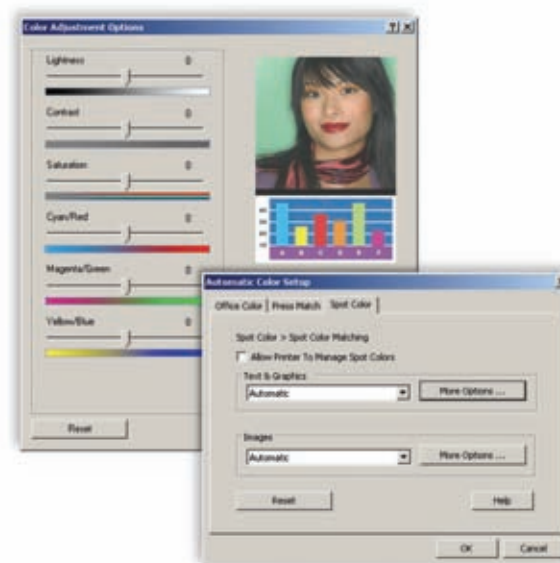

Advanced colour tools allow you to fine-tune output to your specifications.